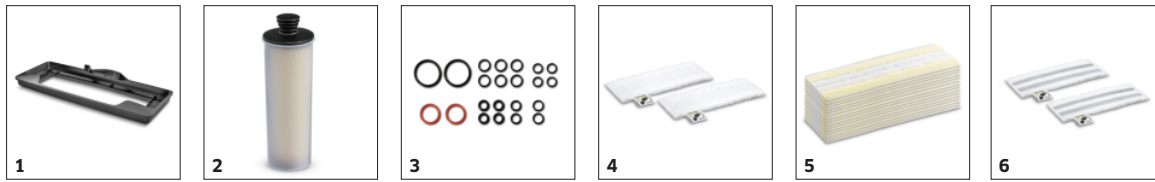

ACCESSORIES FOR SC 3 UPRIGHT EASYFIX 1.513-300.0

		Order no.	Description	
STEAM CLEANER / STEAM VACUUM CLEANER / IRONING STATION				
Nozzles				
Carpet glider	1	2.863-269.0	Also ensures fresh carpet fibres: The carpet glider for easy attachment to the floor nozzle EasyFix. Ideal for steam cleaning carpets.	■
Miscellaneous				
Descaling cartridge	2	2.863-018.0	Quick and efficient descaling of the Kärcher SC 3 EasyFix steam cleaner. All you need to do is insert the cartridge, and you're done.	■
Spare O-ring set	3	2.884-312.0	Replacement O-ring set for replacement of O-rings for diverse steam cleaner accessories.	□
Cloth kit				
Microfibre cloth set for floor nozzle EasyFix	4	2.863-259.0	Cloth can be changed without having to come into contact with dirt: the high-quality Easyfix microfibre floor cloth. Thanks to the hook-and-loop system, they are easy and quick to attach to and remove from the EasyFix steam cleaner floor nozzle.	□
EasyFix disposable cloth set	5	2.863-299.0	Set of 15 disposable cloths for the EasyFix floor nozzle for fast and hygienic cleaning of hard surfaces. The yellow hook-and-loop strips enable the cloth to be attached easily.	□
Abrasive cloth set abrasiv for floor nozzle EasyFix	6	2.863-309.0	The EasyFix abrasive floor cleaning cloths remove even stubborn stains from scratch-resistant stone floors. The hook-and-loop system allows easy attachment and removal without contact with dirt.	□

■ Included in the scope of supply. □ Available accessories. ○ Detergents.