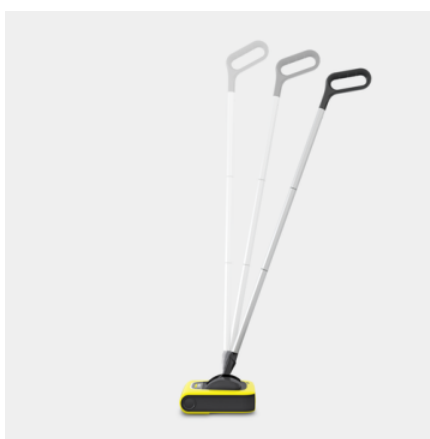

## KB 5

Ready to use more quickly than a vacuum cleaner: the cordless electric broom KB 5 for convenient intermediate cleaning. Outstanding cleaning performance in the smallest of spaces.

**Order no.** 1.258-000.0

- Waste container is simple to remove and replace
- Kärcher Adaptive Cleaning System
- Flexible double joint for easy manoeuvring

### Equipment

|                        |           |
|------------------------|-----------|
| <b>Universal brush</b> | removable |
| <b>Battery charger</b> | ■         |

■ Included in the scope of supply.

## Kärcher Adaptive Cleaning System

- Reliably removes dirt on all floor coverings.
- Innovative movable sweeping rim for optimal dirt pick-up.
- Improved interior geometry with optimal dirt conduction for reliable dirt removal.