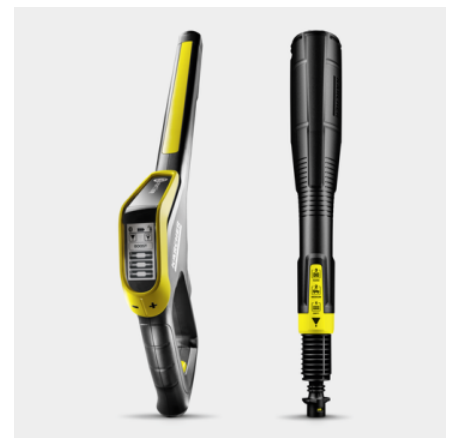

Order no.

1.317-230.0

- Smart Control spray gun with +/- buttons and LCD display for pressure control and detergent dosing
- Maximum stability thanks to low centre of gravity, hose guide and larger base
- Highly efficient water-cooled motor

Boost mode for additional power in your fight against dirt

- With extra power, boost mode increases the cleaning efficiency and saves time.
- Allows powerful spot-cleaning of stubborn dirt.

Smart Control spray gun and 3-in-1 Multi Jet spray lance

- Spray gun with LCD display and buttons for pressure or detergent dosing.
- The rotating 3-in-1 Multi Jet contains three different nozzles for easy replacement.
- Quick Connect for easily connecting high-pressure hose and accessories.