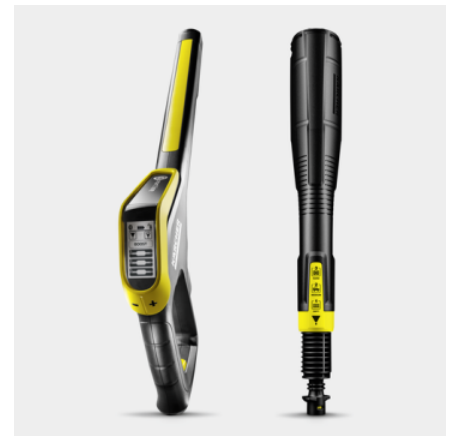

Equipment		
High-pressure gun		G 180 Q Smart Control
3-in-1 Multi Jet		■
Integrated HD hose reel		■
High-pressure hose	m	10
Device-side Quick Connect		■
Detergent application via		Plug 'n' Clean system
Telescopic handle		■
Water-cooled motor		■
Soft bag		■
Integrated water filter		■
Adapter for A3/4" garden hose connector		■
Bluetooth-compatible		■

### Smart Control spray gun and 3-in-1 Multi Jet spray lance

- Spray gun with LCD display and buttons for pressure or detergent dosing.
- The rotating 3-in-1 Multi Jet contains three different nozzles for easy replacement.
- Quick Connect for easily connecting high-pressure hose and accessories.