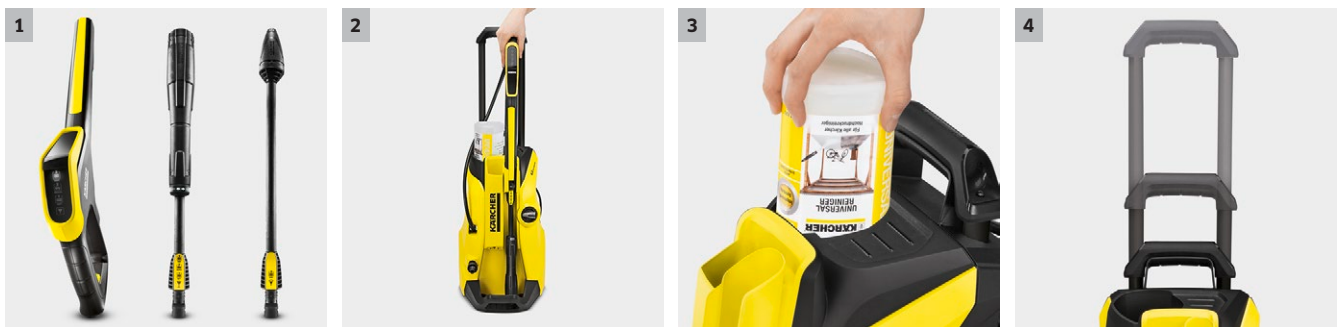

## K 4 Full Control

The K 4 Full Control is the perfect partner for tackling tough, medium sized cleaning tasks. This model comes with a dirt blaster and a vario power spray lance.

MISSING  
PIC-  
TURE: D:\  
IM0027641

### 1 Full Control trigger gun and spray lances

- Gives you direct feedback as to the pressure setting you are on, ensuring you get the right pressure setting for the surface you are trying to clean.
- The pressure can be regulated by twisting the Vario Power spray lance until the desired level is shown.

## K 4 Full Control

- Full Control Trigger Gun with pressure setting display
- Maximum stability thanks to low centre of gravity, hose guide and a larger base
- Highly efficient water-cooled motor