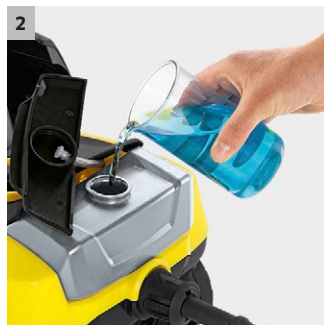

K 3 Follow Me

The 1800 PSI K3 Follow Me is a unique 4-wheel pressure washer. It follows behind as you clean your home or vehicles and won't tip over. An ideal cleaning companion!

1 Unique 4-wheel design

- Mobile and highly manoeuvrable. Prevents unnecessary work interruptions through repositioning the device

2 Clean tank solution

- The practical cleaning agent tank simplifies the application of cleaning agents.
- Kärcher detergents increase efficiency and help protect and care for the surfaces you clean.

3 Quick connect

- The high pressure hose is quick and easy to attach and remove from the pressure washer and spray gun.

4 Dirt Blaster

- Dirtblaster Wand for particularly stubborn dirt
- Excellent cleaning result, especially on stubborn dirt. Up to 80% greater cleaning performance (in terms of removal) compared to the VPS.