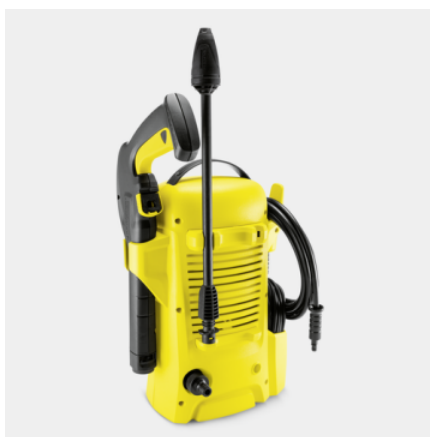

## K 2 UNIVERSAL EDITION

The K 2 Universal Edition pressure washer is designed for occasional use and reliably removes light dirt around the home.

**Order no.** 1.673-000.0

- Light, compact device
- Convenient storage options for cable and accessories
- Quick Connect system

### Equipment

<b>High-pressure gun</b>		G 120 Q
<b>Dirt Blaster</b>		■
<b>High-pressure hose</b>	<b>m</b>	3
<b>Integrated water filter</b>		■
<b>Adapter for A3/4" garden hose connector</b>		■

■ included in the scope of supply.

### Integrated cable slot

- Power cable can be stowed away neatly and in a space-saving manner.

### Quick Connect system

- The high-pressure hose can be connected/disconnected to/from the device and trigger gun simply and quickly.