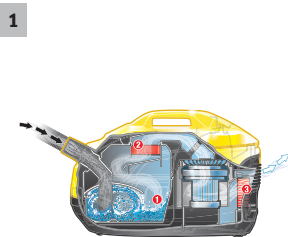

## DS 5.800 Waterfilter

Vacuum cleaners with innovative water filter technology, providing fresh exhaust air that has been cleaned to 99.9%. A great benefit - not only for allergy sufferers.

**1 Multi-stage filter system consisting of innovative water filter, washable intermediate filter and HEPA 12 filter (EN 1822:1998)**

- Filters 99.9% of dust from the air for fresh, clean air and a pleasant indoor climate.
- Particularly suitable for allergy sufferers.

**2 Removable water filter**

- Easy to fill and clean.

**3 Practical parking position**