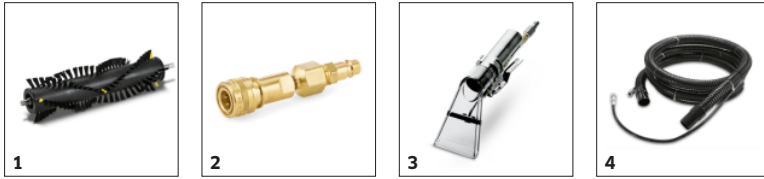

Users must receive training on this device.

Equipment

Work direction		Backwards
Number of rollers	piece(s)	1

■ Included in the scope of supply.

High cleaning performance

- Roller brush assists with fibre-deep cleaning.
- Floating roller brush for uniform cleaning performance.
- Fibres are aligned and ensure a uniform appearance.

Compact dimensions

- Ideal for areas between 200 and 800 m².
- Easy storage.
- Easy to transport.

ACCESSORIES FOR BRC 30/15 C 1.008-057.0

		Order no.	Description	
ROLLER BRUSHES				
Roller brush, 300 mm	1	8.621-604.0	Standard, black, suitable for all types of carpets.	■
CARPET CLEANERS				
Other accessories				
Adapter	2	8.631-030.0	For floor tool 4.130-061.0 and handle with trigger 4.130-163.0.	■
SPRAY EXTRACTION CLEANERS				
Upholstery tools				
Hand nozzle	3	4.130-163.0	For cleaning upholstery with Puzzi 400/E and Puzzi 400 K, with water flow reducer 3.637-029.0 - except Puzzi 400 K.	<input type="checkbox"/>
Spray/suction hoses				
Spray/suction hose, 4.0 m, Puzzi 400	4	4.440-644.0	Spray/suction hose with a length of 4 m and a metal coupling. Suitable for the Puzzi 400 spray extraction cleaner from Kärcher.	<input type="checkbox"/>